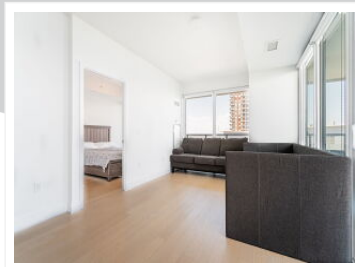

30 Shore Breeze Drive, Unit 4416, Toronto, ON M8V 1J0

• 2 bedrooms • 2 bathrooms

View virtual tour at:
<https://virtualtours.thethimedia.com/m/30-shore-breeze-drive-unit-4416-toronto/>

Sameer Amanali

Sales Representative