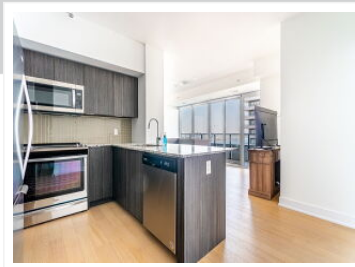

30 Shore Breeze Drive, Unit 4416, Toronto, ON M8V 1J0

• 2 bedrooms • 2 bathrooms

View virtual tour at:
<https://virtualtours.thethimedia.com/m/30-shore-breeze-drive-unit-4416-toronto/>

Sameer Amanali

Sales Representative