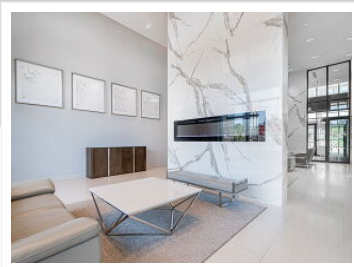

30 Shore Breeze Drive, Unit 4416, Toronto, ON M8V 1J0

• 2 bedrooms • 2 bathrooms

View virtual tour at:
<https://virtualtours.thethimedia.com/m/30-shore-breeze-drive-unit-4416-toronto/>

Sameer Amanali

Sales Representative